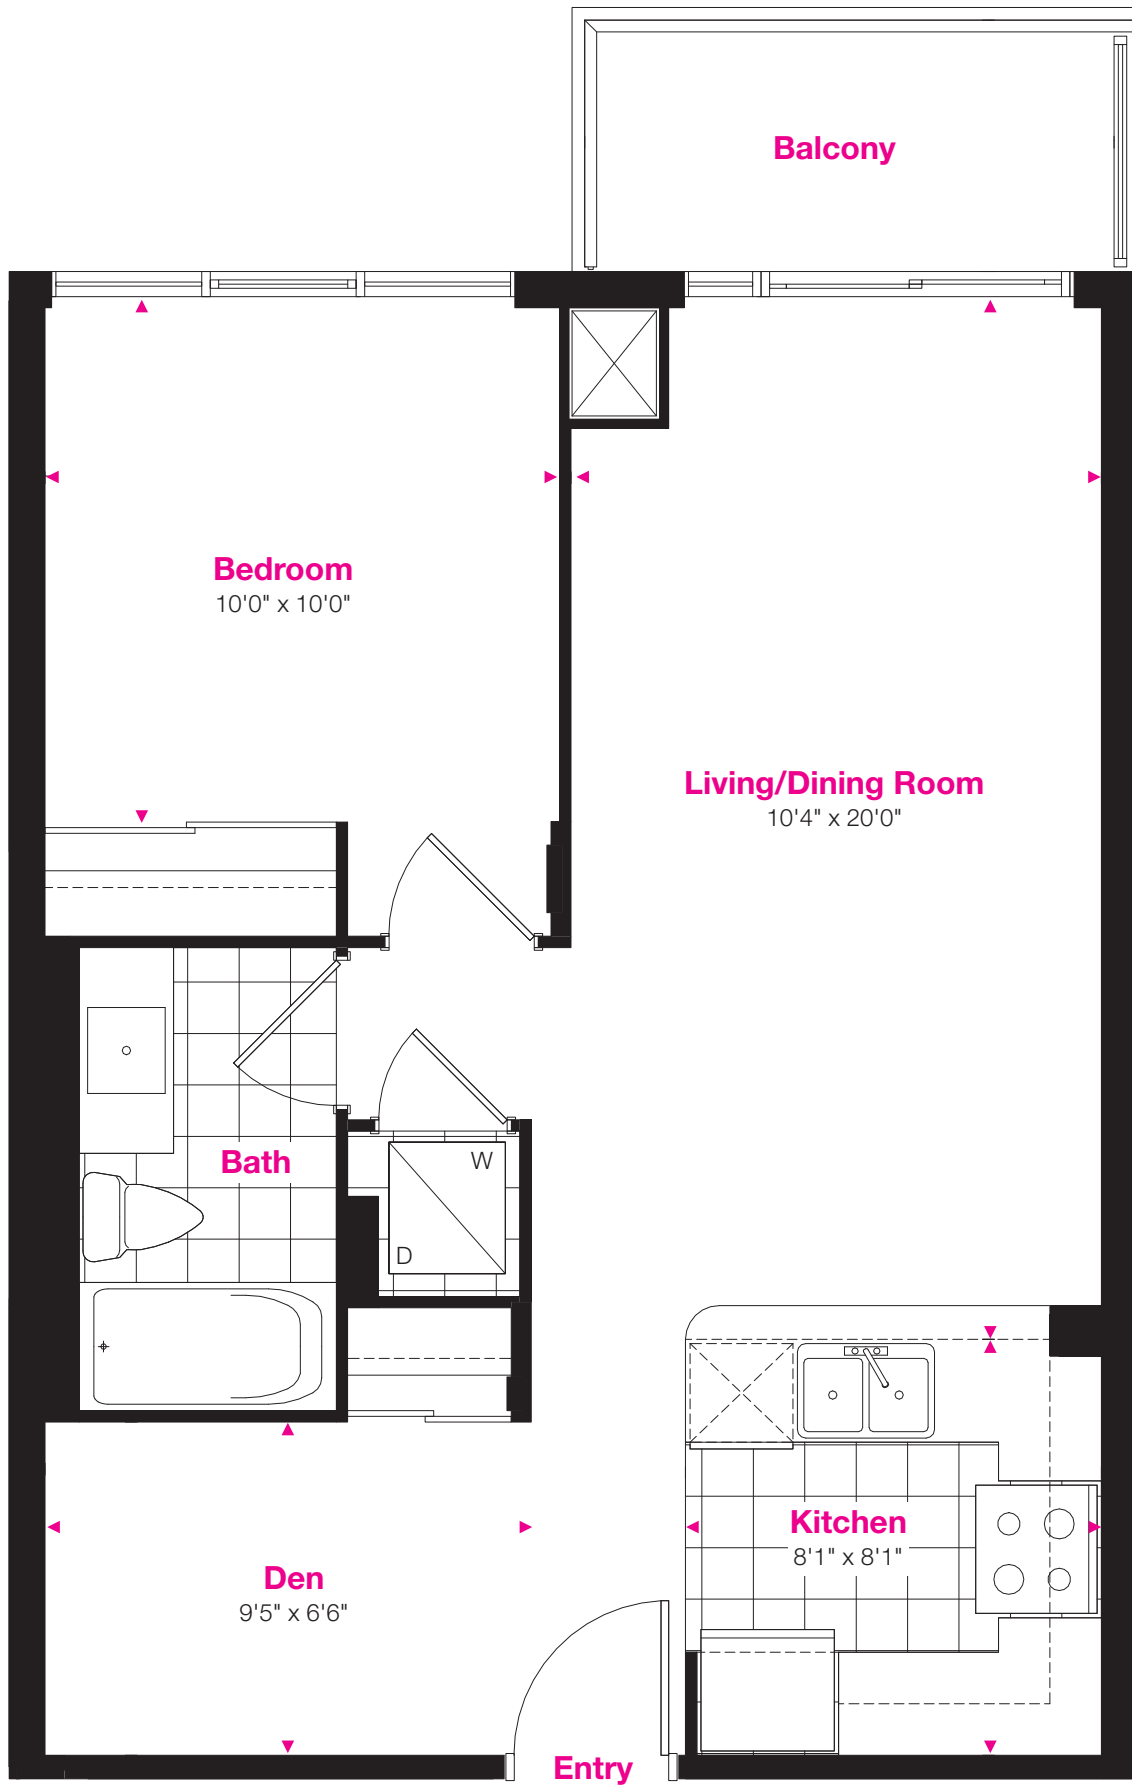

amber

Residence 15

1 Bedroom + Den

Suite Area: 624 sq.ft.

Balcony Area: 47 sq.ft.

Total Area: 671 sq.ft.

All areas and stated room dimensions are approximate. Sizes and specifications are subject to change without notice. Actual living area and balcony/terraces may vary from floor stated areas. E.&O.E.

Floors 5-20